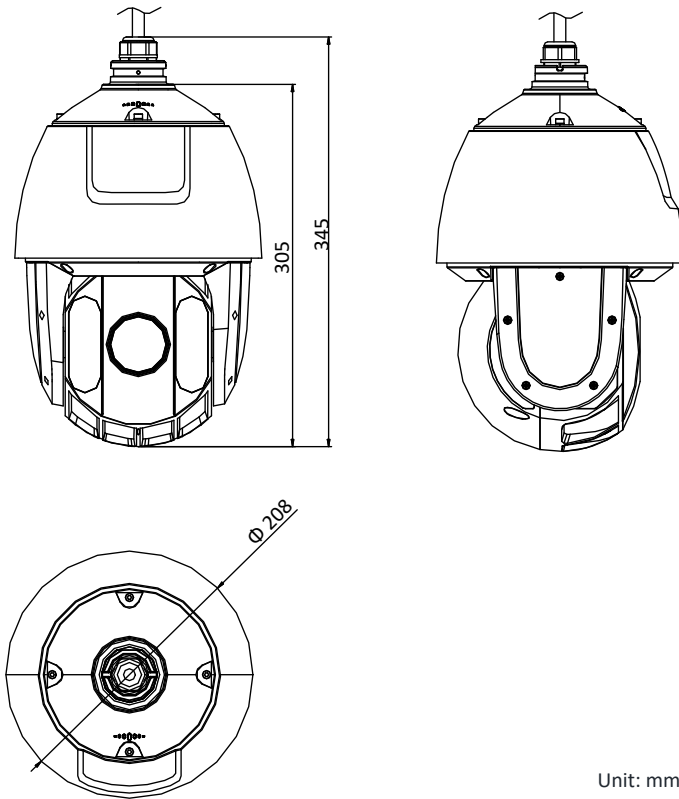

Available Model

DS-2DE5232IW-AE, 24 VAC & Hi-PoE

Dimensions

Unit: mm